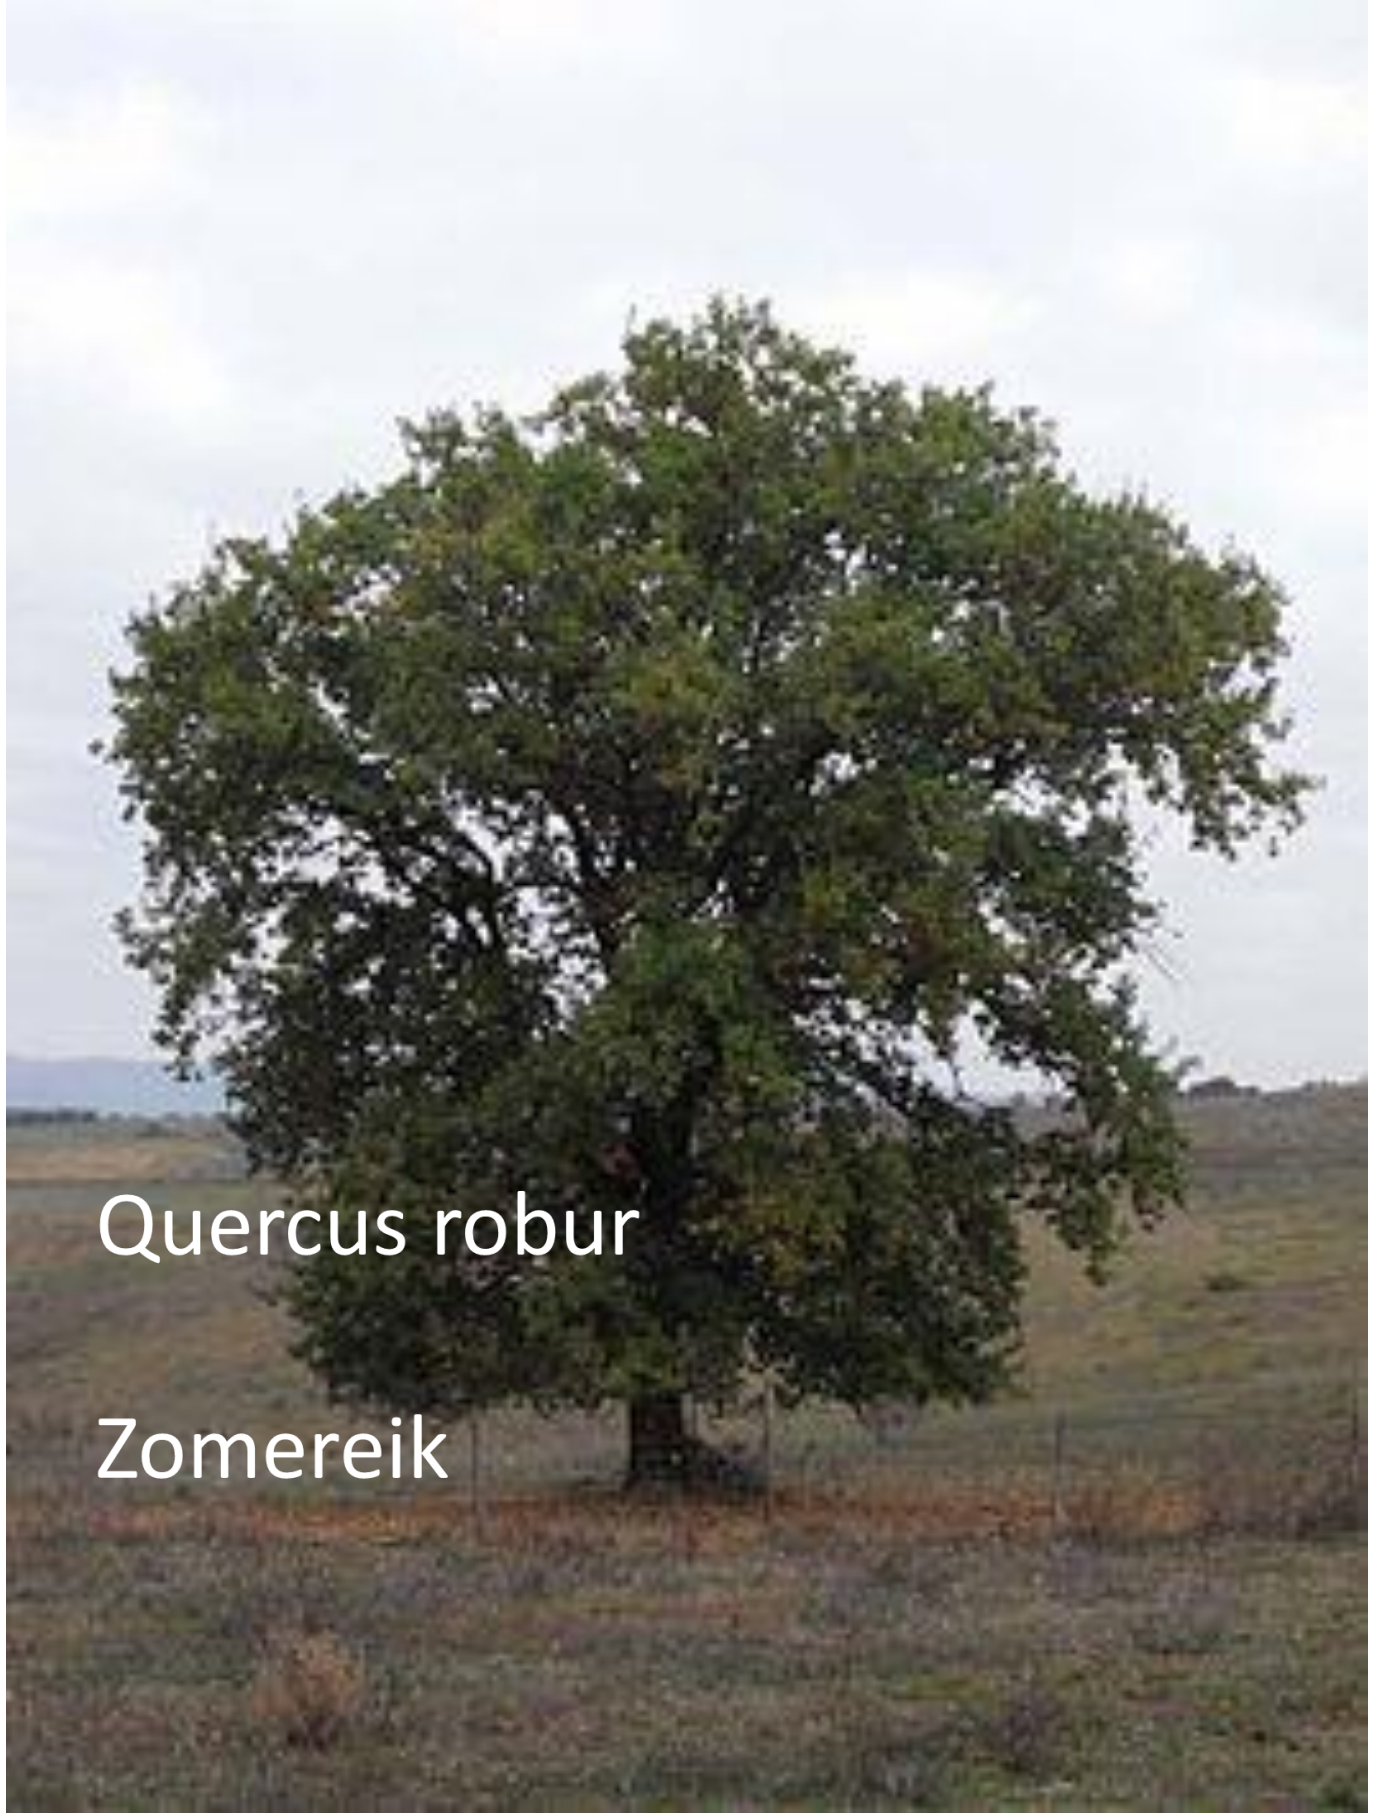

Plantlijst 131-140
Bosplantsoen,
winterkenmerken

Van deze lijst worden de takken
getoetst, dus geen foto's!

Acer campestre

Spaanse aak of
veldesdoorn

Acer campestre

Spaanse aak of
veldesdoorn

Quercus robur

Zomereik

Quercus robur

Zomereik

Salix caprea
Boswilg of waterwilg

Alnus glutinosa

Els

Alnus glutinosa

Els

Crataegus monogyna

Vogelkers

Prunus padus

Vogelkers

A photograph of a branch of Betula pendula (Weeping Birch) with several green, serrated leaves and two brown, cylindrical catkins. The branch is set against a light blue background. The text "Betula pendula" is overlaid in white at the bottom left.